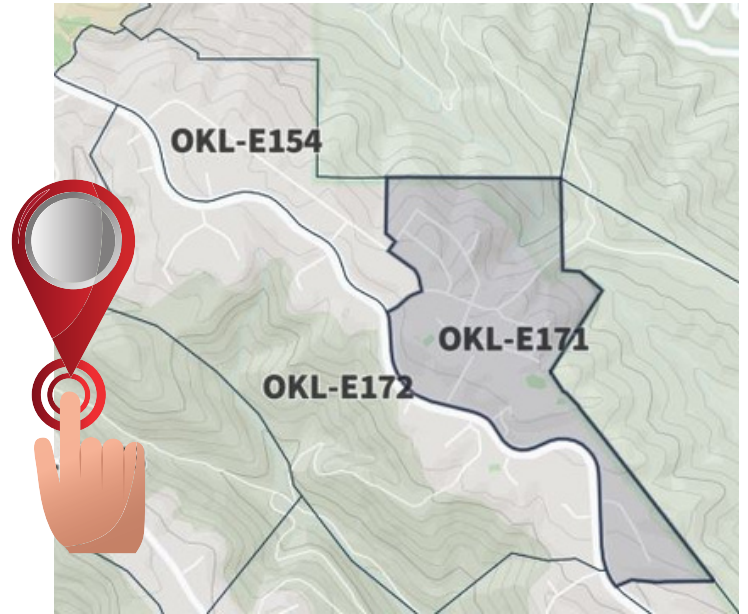

SUMMER SAFETY TIPS

Know Your Zone!

Just like you could rattle off your zip code, take a moment to **memorize your zone**. In the case of an emergency or evacuation order, authorities will release information using these area reference codes.

OKL-E154:
northwest area
OKL-E171:
southeast area

A dark blue graphic with a map background. In the top left is a QR code. To its right is the text 'I'm prepared.' in white and red. Below the QR code is the text 'KNOW YOUR ZONE' with a logo, and the website 'myzone.zonehaven.com'. On the right side, there is a white box with a red header 'My Zone Number' containing the text 'OKL - E154' and 'OKL - E171'.